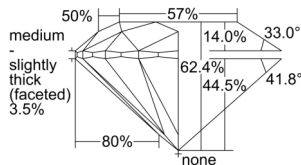

GIA®

FACSIMILE

GIA REPORT 1508064040

Verify this report at GIA.edu

GIA NATURAL DIAMOND DOSSIER®

July 31, 2024
GIA Report Number 1508064040
Shape and Cutting Style ..... Round Brilliant
Measurements ..... 5.12 - 5.14 x 3.20 mm

GRADING RESULTS

Carat Weight ..... 0.51 carat
Color Grade ..... G
Clarity Grade S11
Cut Grade ..... Excellent

ADDITIONAL GRADING INFORMATION

Polish ..... Excellent
Symmetry ..... Excellent
Fluorescence ..... None
Clarity Characteristics ..... Crystal
Inscription(s): GIA 1508064040

PROPORTIONS

Profile to actual proportions

GRADING SCALES

GIA COLOR SCALE

COLORESS	D
	E
	F
	G
	H
	I
	J
NEAR COLORESS	K
	L
FANIT	M
	N
	O
	P
VERY LIGHT	Q
	R
	S
	T
	U
	V
	W
	X
	Y
LIGHT	Z

GIA CLARITY SCALE

FLAWLESS	VERY VERY SLIGHTLY INCLUDED	VVS₁	
			VVS₂
INTERNALLY FLAWLESS	VERY SLIGHTLY INCLUDED	VS₁	
		VS₂	
SLIGHTLY INCLUDED	SLIGHTLY INCLUDED	SI₁	
		SI₂	
INCLUDED	INCLUDED	I₁	
		I₂	
		I₃	

GIA CUT SCALE

EXCELLENT
VERY GOOD
GOOD
FAIR
POOR