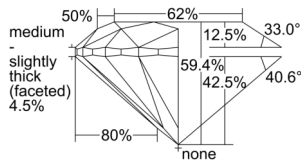

GIA®

FACSIMILE

GIA REPORT 1508070429

Verify this report at GIA.edu

GIA NATURAL DIAMOND DOSSIER®

July 31, 2024
GIA Report Number 1508070429
Shape and Cutting Style ..... Round Brilliant
Measurements ..... 4.32 - 4.33 x 2.57 mm

GRADING RESULTS

Carat Weight ..... 0.30 carat
Color Grade ..... F
Clarity Grade VS1
Cut Grade ..... Very Good

ADDITIONAL GRADING INFORMATION

Polish ..... Excellent
Symmetry ..... Excellent
Fluorescence ..... None
Clarity Characteristics..... Indented Natural, Cloud
Inscription(s): GIA 1508070429

PROPORTIONS

Profile to actual proportions

GRADING SCALES

GIA COLOR SCALE	GIA CLARITY SCALE	GIA CUT SCALE	
D	FLAWLESS	EXCELLENT	
E	INTERNALLY FLAWLESS		
F		VVS₁	VERY GOOD
G	VVS₂		
H	VS₁	GOOD	
I	VS₂		
J	SI₁	FAIR	
K	SI₂		
L	I₁	POOR	
M	I₂		
N	I₃		
O			
P			
Q			
R			
S			
T			
U			
V			
W			
X			
Y			
Z