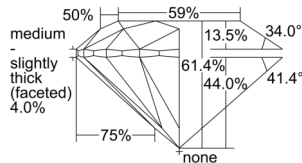

GIA®

FACSIMILE

GIA REPORT 1508072401

Verify this report at GIA.edu

GIA NATURAL DIAMOND DOSSIER®

July 31, 2024
GIA Report Number 1508072401
Shape and Cutting Style ..... Round Brilliant
Measurements ..... 4.24 - 4.26 x 2.61 mm

GRADING RESULTS

Carat Weight ..... 0.29 carat
Color Grade ..... D
Clarity Grade VS1
Cut Grade ..... Excellent

ADDITIONAL GRADING INFORMATION

Polish ..... Excellent
Symmetry ..... Excellent
Fluorescence ..... Faint
Clarity Characteristics ..... Crystal
Inscription(s): GIA 1508072401

PROPORTIONS

Profile to actual proportions

GRADING SCALES

GIA COLOR SCALE	GIA CLARITY SCALE	GIA CUT SCALE	
D	FLAWLESS	EXCELLENT	
E	INTERNALLY FLAWLESS		
F		VVS₁	VERY GOOD
G	VVS₂		
H	VS₁	GOOD	
I	VS₂		
J	SI₁	FAIR	
K	SI₂		
L	I₁	POOR	
M	I₂		
N	I₃		
O			
P			
Q			
R			
S			
T			
U			
V			
W			
X			
Y			
Z