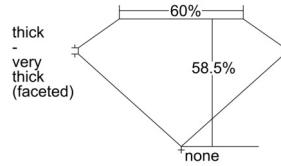

GIA®

FACSIMILE

GIA REPORT 1508074864

Verify this report at GIA.edu

GIA NATURAL DIAMOND DOSSIER®

August 01, 2024
GIA Report Number 1508074864
Shape and Cutting Style ..... Heart Brilliant
Measurements ..... 4.86 x 5.39 x 3.15 mm

GRADING RESULTS

Carat Weight ..... 0.50 carat
Color Grade ..... H
Clarity Grade VS2

ADDITIONAL GRADING INFORMATION

Polish ..... Very Good
Symmetry ..... Very Good
Fluorescence ..... None
Clarity Characteristics ..... Feather
Inscription(s): GIA 1508074864

PROPORTIONS

Profile not to actual proportions

GRADING SCALES

GIA COLOR SCALE		GIA CLARITY SCALE	
COLORLESS	D	VERY VERY SLIGHTLY SIGHTLY INCLUDED	FLAWLESS
	E		INTERNALLY FLAWLESS
	F		VVS₁
	G		VVS₂
	H		VS₁
	I		VS₂
	J		SI₁
	K		SI₂
	L		I₁
	M		I₂
NEAR COLORLESS	N	SLIGHTLY INCLUDED	I₃
	O		
	P		
	Q		
FAINT	R		
	S		
	T		
	U		
VERT LIGHT	V		
	W		
	X		
	Y		
LIGHT	Z