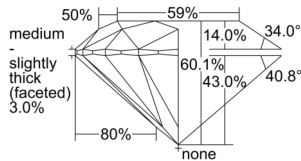

GIA®

FACSIMILE

GIA REPORT 1508077948

Verify this report at GIA.edu

GIA NATURAL DIAMOND DOSSIER®

July 31, 2024
GIA Report Number 1508077948
Shape and Cutting Style ..... Round Brilliant
Measurements ..... 4.51 - 4.53 x 2.72 mm

GRADING RESULTS

Carat Weight ..... 0.33 carat
Color Grade ..... E
Clarity Grade S11
Cut Grade ..... Excellent

ADDITIONAL GRADING INFORMATION

Polish ..... Excellent
Symmetry ..... Excellent
Fluorescence ..... None
Clarity Characteristics..... Crystal, Cloud, Indented Natural
Inscription(s): GIA 1508077948

PROPORTIONS

Profile to actual proportions

GRADING SCALES

GIA COLOR SCALE	GIA CLARITY SCALE	GIA CUT SCALE	
D	FLAWLESS	EXCELLENT	
E	INTERNALLY FLAWLESS		
F		VVS₁	VERY GOOD
G	VVS₂		
H	VS₁	GOOD	
I	VS₂		
J	S1₁	FAIR	
K	S1₂		
L	I₁	POOR	
M	I₂		
N	I₃		
O			
P			
Q			
R			
S			
T			
U			
V			
W			
X			
Y			
Z