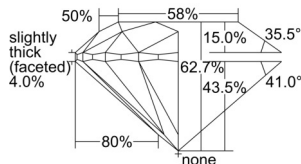

GIA®

FACSIMILE

GIA REPORT 1508078534

Verify this report at GIA.edu

GIA NATURAL DIAMOND DOSSIER®

August 02, 2024
GIA Report Number 1508078534
Shape and Cutting Style ..... Round Brilliant
Measurements ..... 5.73 - 5.78 x 3.61 mm

GRADING RESULTS

Carat Weight ..... 0.74 carat
Color Grade ..... H
Clarity Grade S11
Cut Grade ..... Excellent

ADDITIONAL GRADING INFORMATION

Polish ..... Excellent
Symmetry ..... Excellent
Fluorescence ..... None
Clarity Characteristics ..... Cloud
Inscription(s): GIA 1508078534

PROPORTIONS

Profile to actual proportions

GRADING SCALES

GIA COLOR SCALE	GIA CLARITY SCALE	GIA CUT SCALE	
D	FLAWLESS	EXCELLENT	
E	INTERNALLY FLAWLESS		
F		VVS₁	VERY GOOD
G	VVS₂		
H	VS₁	GOOD	
I	VS₂		
J	S1₁	FAIR	
K	S1₂		
L	I₁	POOR	
M	I₂		
N	I₃		
O			
P			
Q			
R			
S			
T			
U			
V			
W			
X			
Y			
Z