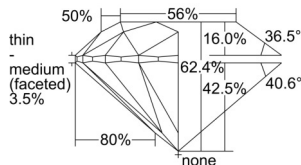

GIA®

FACSIMILE

GIA REPORT 1508079021

Verify this report at GIA.edu

GIA NATURAL DIAMOND DOSSIER®

August 01, 2024
GIA Report Number 1508079021
Shape and Cutting Style ..... Round Brilliant
Measurements ..... 4.70 - 4.73 x 2.94 mm

GRADING RESULTS

Carat Weight ..... 0.40 carat
Color Grade L
Clarity Grade S11
Cut Grade ..... Excellent

ADDITIONAL GRADING INFORMATION

Polish ..... Excellent
Symmetry ..... Excellent
Fluorescence ..... Faint
Clarity Characteristics ..... Crystal
Inscription(s): GIA 1508079021

PROPORTIONS

Profile to actual proportions

GRADING SCALES

GIA COLOR SCALE	GIA CLARITY SCALE	GIA CUT SCALE	
D	FLAWLESS	EXCELLENT	
E	INTERNALLY FLAWLESS		
F		VVS₁	VERY GOOD
G	VVS₂		
H	VS₁	GOOD	
I	VS₂		
J	S1₁	FAIR	
K	S1₂		
L	I₁	POOR	
M	I₂		
N	I₃		
O			
P			
Q			
R			
S			
T			
U			
V			
W			
X			
Y			
Z