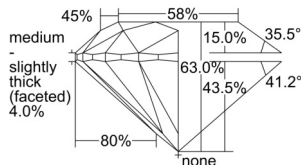

GIA®

FACSIMILE

GIA REPORT 1508079471

Verify this report at GIA.edu

GIA NATURAL DIAMOND DOSSIER®

August 02, 2024
GIA Report Number 1508079471
Shape and Cutting Style ..... Round Brilliant
Measurements ..... 6.07 - 6.14 x 3.85 mm

GRADING RESULTS

Carat Weight ..... 0.90 carat
Color Grade ..... G
Clarity Grade S11
Cut Grade ..... Excellent

ADDITIONAL GRADING INFORMATION

Polish ..... Excellent
Symmetry ..... Very Good
Fluorescence ..... None
Clarity Characteristics ..... Cloud, Crystal
Inscription(s): GIA 1508079471

PROPORTIONS

Profile to actual proportions

GRADING SCALES

GIA COLOR SCALE

COLORLESS	D
	E
	F
	G
	H
	I
	J
NEAR COLORLESS	K
	L
	M
Faint	N
	O
	P
	Q
	R
	S
	T
	U
	V
	W
	X
	Y
Light	Z

GIA CLARITY SCALE

FLAWLESS	VERY VERY SLIGHTLY INCLUDED	VVS₁	VVS₂	VS₁	VS₂	S1₁	S1₂	I₁	I₂	I₃	
											VERY SLIGHTLY INCLUDED
INTERNALLY FLAWLESS											

GIA CUT SCALE

EXCELLENT
VERY GOOD
GOOD
FAIR
POOR