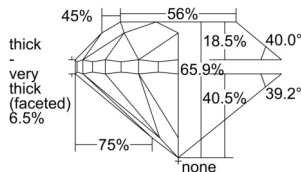

GIA®

FACSIMILE

GIA REPORT 1508093849

Verify this report at GIA.edu

GIA NATURAL DIAMOND DOSSIER®

August 01, 2024
GIA Report Number 1508093849
Shape and Cutting Style ..... Round Brilliant
Measurements ..... 4.82 - 4.87 x 3.19 mm

GRADING RESULTS

Carat Weight ..... 0.50 carat
Color Grade ..... F
Clarity Grade VS2
Cut Grade ..... Good

ADDITIONAL GRADING INFORMATION

Polish ..... Excellent
Symmetry ..... Very Good
Fluorescence ..... None
Clarity Characteristics ..... Cloud, Crystal
Inscription(s): GIA 1508093849

PROPORTIONS

Profile to actual proportions

GRADING SCALES

GIA COLOR SCALE

COLORESS	D
	E
	F
	G
	H
	I
	J
NEAR COLORESS	K
	L
Faint	M
	N
	O
	P
Very Light	Q
	R
	S
	T
	U
	V
Light	W
	X
	Y
	Z

GIA CLARITY SCALE

FLAWLESS	VERY VERY SLIGHTLY INCLUDED	VVS₁	
			VVS₂
INTERNALLY FLAWLESS	VERY SLIGHTLY INCLUDED	VS₁	
		VS₂	
SLIGHTLY INCLUDED	SLIGHTLY INCLUDED	SI₁	
		SI₂	
INCLUDED	INCLUDED	I₁	
		I₂	
		I₃	

GIA CUT SCALE

EXCELLENT
VERY GOOD
GOOD
FAIR
POOR