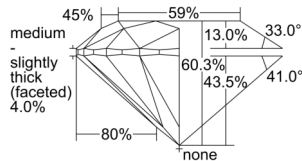

GIA®

FACSIMILE

GIA REPORT 1508094294

Verify this report at GIA.edu

GIA NATURAL DIAMOND DOSSIER®

August 02, 2024
GIA Report Number 1508094294
Shape and Cutting Style ..... Round Brilliant
Measurements ..... 4.42 - 4.45 x 2.68 mm

GRADING RESULTS

Carat Weight ..... 0.32 carat
Color Grade ..... D
Clarity Grade VS1
Cut Grade ..... Excellent

ADDITIONAL GRADING INFORMATION

Polish ..... Excellent
Symmetry ..... Excellent
Fluorescence ..... None
Clarity Characteristics ..... Cloud, Pinpoint
Inscription(s): GIA 1508094294

PROPORTIONS

Profile to actual proportions

GRADING SCALES

GIA COLOR SCALE	GIA CLARITY SCALE	GIA CUT SCALE	
D	FLAWLESS	EXCELLENT	
E	INTERNALLY FLAWLESS		
F		VVS₁	VERY GOOD
G	VVS₂		
H	VS₁	GOOD	
I	VS₂		
J	SI₁	FAIR	
K	SI₂		
L	I₁	POOR	
M	I₂		
N	I₃		
O			
P			
Q			
R			
S			
T			
U			
V			
W			
X			
Y			
Z