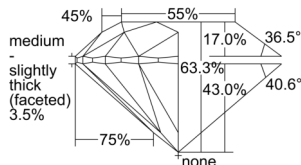

GIA®

FACSIMILE

GIA REPORT 1508102089

Verify this report at GIA.edu

GIA NATURAL DIAMOND DOSSIER®

August 02, 2024
GIA Report Number 1508102089
Shape and Cutting Style ..... Round Brilliant
Measurements ..... 5.03 - 5.07 x 3.20 mm

GRADING RESULTS

Carat Weight ..... 0.51 carat
Color Grade ..... F
Clarity Grade VS1
Cut Grade ..... Excellent

ADDITIONAL GRADING INFORMATION

Polish ..... Excellent
Symmetry ..... Excellent
Fluorescence ..... Strong Blue
Clarity Characteristics ..... Crystal, Pinpoint
Inscription(s): GIA 1508102089

PROPORTIONS

Profile to actual proportions