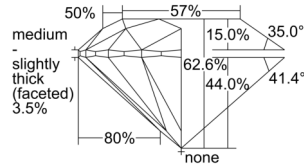

GIA®

FACSIMILE

GIA REPORT 1508102224

Verify this report at GIA.edu

GIA NATURAL DIAMOND DOSSIER®

August 07, 2024
GIA Report Number 1508102224
Shape and Cutting Style ..... Round Brilliant
Measurements ..... 5.06 - 5.08 x 3.18 mm

GRADING RESULTS

Carat Weight ..... 0.50 carat
Color Grade ..... E
Clarity Grade VS2
Cut Grade ..... Excellent

ADDITIONAL GRADING INFORMATION

Polish ..... Excellent
Symmetry ..... Excellent
Fluorescence ..... None
Clarity Characteristics ..... Cloud, Crystal
Inscription(s): GIA 1508102224

PROPORTIONS

Profile to actual proportions