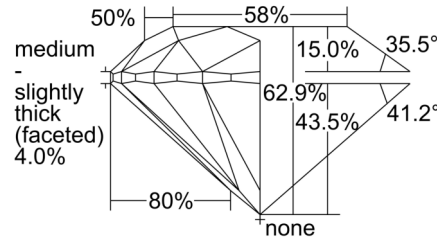

GIA NATURAL DIAMOND GRADING REPORT

August 05, 2024
 GIA Report Number 1508107922
 Shape and Cutting Style Round Brilliant
 Measurements 6.91 - 6.97 x 4.37 mm

GRADING RESULTS

Carat Weight 1.31 carat
 Color Grade I
 Clarity Grade VS2
 Cut Grade Excellent

Profile to actual proportions

CLARITY CHARACTERISTICS

KEY TO SYMBOLS*

- Cloud
- Crystal
- Feather
- Needle
- Natural

* Red symbols denote internal characteristics (inclusions). Green or black symbols denote external characteristics (blemishes). Diagram is an approximate representation of the diamond, and symbols shown indicate type, position, and approximate size of clarity characteristics. All clarity characteristics may not be shown. Details of finish are not shown.