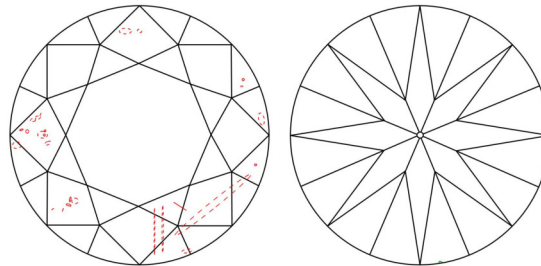

GIA NATURAL DIAMOND GRADING REPORT

August 05, 2024
 GIA Report Number 1508107922
 Shape and Cutting Style Round Brilliant
 Measurements 6.91 - 6.97 x 4.37 mm

GRADING RESULTS

Carat Weight 1.31 carat
 Color Grade I
 Clarity Grade VS2
 Cut Grade Excellent

ADDITIONAL GRADING INFORMATION

Polish Excellent
 Symmetry Excellent
 Fluorescence None
 Inscription(s): GIA 1508107922

Comments: Additional clouds, pinpoints and surface graining are not shown.

PROPORTIONS

Profile to actual proportions

CLARITY CHARACTERISTICS

KEY TO SYMBOLS*

- Cloud
- Crystal
- Feather
- Needle
- Natural

* Red symbols denote internal characteristics (inclusions). Green or black symbols denote external characteristics (blemishes). Diagram is an approximate representation of the diamond, and symbols shown indicate type, position, and approximate size of clarity characteristics. All clarity characteristics may not be shown. Details of finish are not shown.