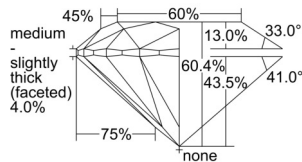

GIA®

FACSIMILE

GIA REPORT 1508114655

Verify this report at GIA.edu

GIA NATURAL DIAMOND DOSSIER®

August 06, 2024
GIA Report Number 1508114655
Shape and Cutting Style ..... Round Brilliant
Measurements ..... 5.12 - 5.15 x 3.10 mm

GRADING RESULTS

Carat Weight ..... 0.50 carat
Color Grade ..... F
Clarity Grade VS1
Cut Grade ..... Excellent

ADDITIONAL GRADING INFORMATION

Polish ..... Excellent
Symmetry ..... Excellent
Fluorescence ..... Faint
Clarity Characteristics ..... Cloud, Pinpoint
Inscription(s): GIA 1508114655

PROPORTIONS

Profile to actual proportions

GRADING SCALES

GIA COLOR SCALE	GIA CLARITY SCALE	GIA CUT SCALE	
D	FLAWLESS	EXCELLENT	
E	INTERNALLY FLAWLESS		
F		VVS₁	VERY GOOD
G	VVS₂		
H	VS₁	GOOD	
I	VS₂		
J	SI₁	FAIR	
K	SI₂		
L	I₁	POOR	
M	I₂		
N	I₃		
O			
P			
Q			
R			
S			
T			
U			
V			
W			
X			
Y			
Z