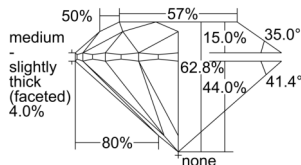

GIA®

FACSIMILE

GIA REPORT 1508117332

Verify this report at GIA.edu

GIA NATURAL DIAMOND DOSSIER®

August 06, 2024
GIA Report Number 1508117332
Shape and Cutting Style ..... Round Brilliant
Measurements ..... 4.45 - 4.47 x 2.80 mm

GRADING RESULTS

Carat Weight ..... 0.34 carat
Color Grade ..... E
Clarity Grade S11
Cut Grade ..... Excellent

ADDITIONAL GRADING INFORMATION

Polish ..... Excellent
Symmetry ..... Excellent
Fluorescence ..... None
Clarity Characteristics ..... Feather, Cloud, Crystal
Inscription(s): GIA 1508117332

PROPORTIONS

Profile to actual proportions

GRADING SCALES

GIA COLOR SCALE	GIA CLARITY SCALE	GIA CUT SCALE	
D	FLAWLESS	EXCELLENT	
E	INTERNALLY FLAWLESS		
F		VVS₁	VERY GOOD
G	VVS₂		
H	VS₁	GOOD	
I	VS₂		
J	S1₁	FAIR	
K	S1₂		
L	I₁	POOR	
M	I₂		
N	I₃		
O			
P			
Q			
R			
S			
T			
U			
V			
W			
X			
Y			
Z