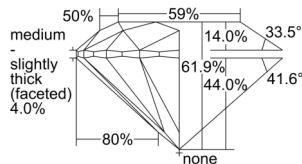

GIA®

FACSIMILE

GIA REPORT 1508123601

Verify this report at GIA.edu

GIA NATURAL DIAMOND DOSSIER®

August 07, 2024
GIA Report Number 1508123601
Shape and Cutting Style ..... Round Brilliant
Measurements ..... 5.33 - 5.35 x 3.30 mm

GRADING RESULTS

Carat Weight ..... 0.57 carat
Color Grade ..... H
Clarity Grade S11
Cut Grade ..... Excellent

ADDITIONAL GRADING INFORMATION

Polish ..... Excellent
Symmetry ..... Excellent
Fluorescence ..... None
Clarity Characteristics ..... Crystal, Cloud
Inscription(s): GIA 1508123601

PROPORTIONS

Profile to actual proportions