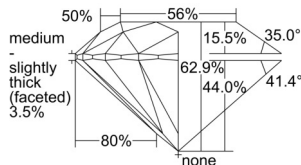

GIA®

FACSIMILE

GIA REPORT 1508123709

Verify this report at GIA.edu

GIA NATURAL DIAMOND DOSSIER®

August 06, 2024
GIA Report Number 1508123709
Shape and Cutting Style ..... Round Brilliant
Measurements ..... 4.73 - 4.78 x 2.99 mm

GRADING RESULTS

Carat Weight ..... 0.41 carat
Color Grade ..... H
Clarity Grade VS2
Cut Grade ..... Excellent

ADDITIONAL GRADING INFORMATION

Polish ..... Excellent
Symmetry ..... Excellent
Fluorescence ..... Medium Blue
Clarity Characteristics ..... Cloud, Crystal
Inscription(s): GIA 1508123709

PROPORTIONS

Profile to actual proportions