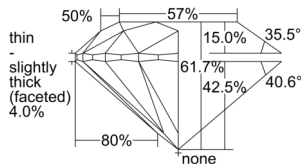

GIA®

FACSIMILE

GIA REPORT 1508124784

Verify this report at GIA.edu

GIA NATURAL DIAMOND DOSSIER®

August 07, 2024
GIA Report Number 1508124784
Shape and Cutting Style ..... Round Brilliant
Measurements ..... 5.04 - 5.09 x 3.13 mm

GRADING RESULTS

Carat Weight ..... 0.50 carat
Color Grade ..... G
Clarity Grade VS2
Cut Grade ..... Excellent

ADDITIONAL GRADING INFORMATION

Polish ..... Excellent
Symmetry ..... Very Good
Fluorescence ..... Medium Blue
Clarity Characteristics..... Indented Natural
Inspection(s): GIA 1508124784

PROPORTIONS

Profile to actual proportions