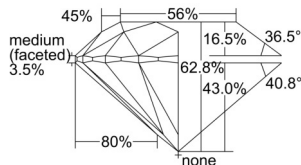

GIA®

FACSIMILE

GIA REPORT 1508126294

Verify this report at GIA.edu

GIA NATURAL DIAMOND DOSSIER®

August 08, 2024
GIA Report Number 1508126294
Shape and Cutting Style ..... Round Brilliant
Measurements ..... 4.29 - 4.30 x 2.70 mm

GRADING RESULTS

Carat Weight ..... 0.30 carat
Color Grade ..... D
Clarity Grade S11
Cut Grade ..... Excellent

ADDITIONAL GRADING INFORMATION

Polish ..... Excellent
Symmetry ..... Excellent
Fluorescence ..... Medium Blue
Clarity Characteristics ..... Cloud
Inscription(s): GIA 1508126294

PROPORTIONS

Profile to actual proportions

GRADING SCALES

GIA COLOR SCALE	GIA CLARITY SCALE	GIA CUT SCALE
COLOURLESS	FLAWLESS	EXCELLENT
D	INTERNALLY FLAWLESS	
E	VVS₁	VERY GOOD
F		
G	VVS₂	
H	VS₁	GOOD
I		
J	VS₂	
K	SI₁	FAIR
L		
M	SI₂	
N	I₁	POOR
O		
P	I₂	
Q	I₃	
R		
S		
T		
U		
V		
W		
X		
Y		
Z