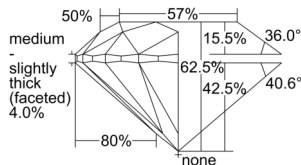

GIA®

FACSIMILE

GIA REPORT 1508126421

Verify this report at GIA.edu

GIA NATURAL DIAMOND DOSSIER®

August 08, 2024
GIA Report Number 1508126421
Shape and Cutting Style ..... Round Brilliant
Measurements ..... 4.67 - 4.70 x 2.93 mm

GRADING RESULTS

Carat Weight ..... 0.40 carat
Color Grade ..... F
Clarity Grade S11
Cut Grade ..... Excellent

ADDITIONAL GRADING INFORMATION

Polish ..... Excellent
Symmetry ..... Excellent
Fluorescence ..... None
Clarity Characteristics ..... Cloud
Inscription(s): GIA 1508126421

PROPORTIONS

Profile to actual proportions

GRADING SCALES

GIA COLOR SCALE

COLOREDNESS	D
	E
	F
	G
	H
	I
	J
NEAR COLORLESS	K
	L
Faint	M
	N
	O
	P
Very Light	Q
	R
	S
	T
	U
	V
Light	W
	X
	Y
	Z

GIA CLARITY SCALE

VERY VERY SLIGHTLY INCLUDED	FLAWLESS
	INTERNALLY FLAWLESS
VERY SLIGHTLY INCLUDED	VVS₁
	VVS₂
SLIGHTLY INCLUDED	VS₁
	VS₂
INCLUDED	SI₁
	SI₂
	I₁
	I₂
	I₃

GIA CUT SCALE

EXCELLENT
VERY GOOD
GOOD
FAIR
POOR