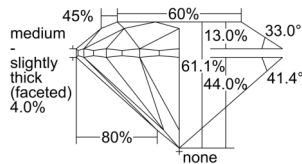

GIA®

FACSIMILE

GIA REPORT 1508127046

Verify this report at GIA.edu

GIA NATURAL DIAMOND DOSSIER®

August 07, 2024
GIA Report Number 1508127046
Shape and Cutting Style ..... Round Brilliant
Measurements ..... 5.73 - 5.77 x 3.52 mm

GRADING RESULTS

Carat Weight ..... 0.71 carat
Color Grade ..... K
Clarity Grade VS2
Cut Grade ..... Excellent

ADDITIONAL GRADING INFORMATION

Polish ..... Excellent
Symmetry ..... Excellent
Fluorescence ..... Faint
Clarity Characteristics ..... Crystal, Cloud
Inscription(s): GIA 1508127046

PROPORTIONS

Profile to actual proportions

GRADING SCALES

GIA COLOR SCALE	GIA CLARITY SCALE	GIA CUT SCALE	
D	FLAWLESS	EXCELLENT	
E	INTERNALLY FLAWLESS		
F		VVS₁	VERY GOOD
G	VVS₂		
H	VS₁	GOOD	
I	VS₂		
J	SI₁	FAIR	
K	SI₂		
L	I₁	POOR	
M	I₂		
N	I₃		
O			
P			
Q			
R			
S			
T			
U			
V			
W			
X			
Y			
Z