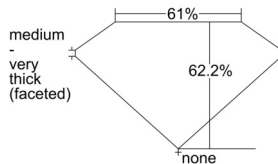

GIA®

FACSIMILE

GIA REPORT 1508127149

Verify this report at GIA.edu

GIA NATURAL DIAMOND DOSSIER®

August 08, 2024
GIA Report Number 1508127149
Shape and Cutting Style ..... Pear Brilliant
Measurements ..... 6.98 x 4.40 x 2.74 mm

GRADING RESULTS

Carat Weight ..... 0.50 carat
Color Grade ..... E
Clarity Grade VS1

ADDITIONAL GRADING INFORMATION

Polish ..... Excellent
Symmetry ..... Very Good
Fluorescence ..... None
Clarity Characteristics ..... Crystal, Pinpoint
Inscription(s): GIA 1508127149

PROPORTIONS

Profile not to actual proportions

GRADING SCALES

GIA COLOR SCALE		GIA CLARITY SCALE	
COLORLESS	D	VERY VERY SLIGHTLY INCLUDED	FLAWLESS
	E		INTERNALLY FLAWLESS
	F		VVS₁
	G		VVS₂
	H		VS₁
	I		VS₂
	J		SI₁
	K		SI₂
	L		I₁
	M		I₂
NEAR COLORLESS	N	SLIGHTLY INCLUDED	I₃
	O		
	P		
	Q		
FAINT	R		
	S		
	T		
	U		
VERT LIGHT	V		
	W		
	X		
	Y		
LIGHT	Z