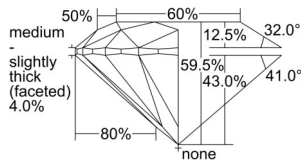

GIA®

FACSIMILE

GIA REPORT 1508134035

Verify this report at GIA.edu

GIA NATURAL DIAMOND DOSSIER®

August 07, 2024
GIA Report Number 1508134035
Shape and Cutting Style ..... Round Brilliant
Measurements ..... 4.78 - 4.80 x 2.85 mm

GRADING RESULTS

Carat Weight ..... 0.40 carat
Color Grade ..... E
Clarity Grade S11
Cut Grade ..... Excellent

ADDITIONAL GRADING INFORMATION

Polish ..... Excellent
Symmetry ..... Excellent
Fluorescence ..... None
Clarity Characteristics..... Cloud, Feather, Crystal, Etch Channel
Inscription(s): GIA 1508134035

PROPORTIONS

Profile to actual proportions

GRADING SCALES

GIA COLOR SCALE	GIA CLARITY SCALE	GIA CUT SCALE
D	FLAWLESS	EXCELLENT
E	FLAWLESS	
F	INTERNALLY FLAWLESS	VERY GOOD
G	FLAWLESS	
H	VVS₁	GOOD
I	VVS₂	
J	VS₁	FAIR
K	VS₂	
L	S1₁	POOR
M	S1₂	
N	I₁	
O	I₂	
P	I₃	
Q		
R		
S		
T		
U		
V		
W		
X		
Y		
Z