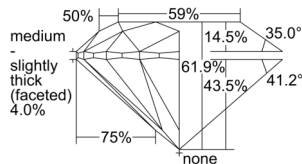

GIA®

FACSIMILE

GIA REPORT 1508135972

Verify this report at GIA.edu

GIA NATURAL DIAMOND DOSSIER®

August 08, 2024
GIA Report Number 1508135972
Shape and Cutting Style ..... Round Brilliant
Measurements ..... 5.17 - 5.18 x 3.20 mm

GRADING RESULTS

Carat Weight ..... 0.53 carat
Color Grade ..... H
Clarity Grade VS1
Cut Grade ..... Excellent

ADDITIONAL GRADING INFORMATION

Polish ..... Excellent
Symmetry ..... Excellent
Fluorescence ..... None
Clarity Characteristics... Cloud, Feather, Needle, Indented Natural
Inscription(s): GIA 1508135972

PROPORTIONS

Profile to actual proportions