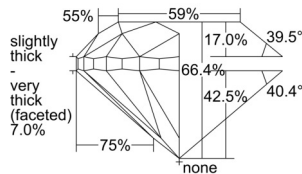

GIA®

FACSIMILE

GIA REPORT 1508136606

Verify this report at GIA.edu

GIA NATURAL DIAMOND DOSSIER®

August 07, 2024
GIA Report Number 1508136606
Shape and Cutting Style ..... Round Brilliant
Measurements ..... 5.85 - 5.92 x 3.91 mm

GRADING RESULTS

Carat Weight ..... 0.90 carat
Color Grade ..... E
Clarity Grade VS1
Cut Grade ..... Good

ADDITIONAL GRADING INFORMATION

Polish ..... Very Good
Symmetry ..... Very Good
Fluorescence ..... None
Clarity Characteristics..... Crystal, Cloud, Needle, Pinpoint
Inscription(s): GIA 1508136606

PROPORTIONS

GRADING SCALES

GIA COLOR SCALE

COLORLESS	D
	E
	F
	G
	H
	I
	J
NEAR COLORLESS	K
	L
FAIN	M
	N
	O
	P
VERY LIGHT	Q
	R
	S
	T
	U
	V
LIGHT	W
	X
	Y
	Z

GIA CLARITY SCALE

VERY VERY SLIGHTLY INCLUDED	FLAWLESS
	INTERNALLY FLAWLESS
VERY SLIGHTLY INCLUDED	VVS₁
	VVS₂
SLIGHTLY INCLUDED	VS₁
	VS₂
INCLUDED	SI₁
	SI₂
	I₁
	I₂
	I₃

GIA CUT SCALE

EXCELLENT
VERY GOOD
GOOD
FAIR
POOR