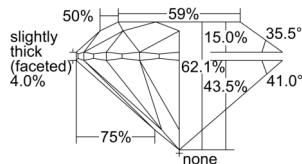

GIA®

FACSIMILE

GIA REPORT 1508139400

Verify this report at GIA.edu

GIA NATURAL DIAMOND DOSSIER®

August 07, 2024
GIA Report Number 1508139400
Shape and Cutting Style ..... Round Brilliant
Measurements ..... 5.79 - 5.81 x 3.60 mm

GRADING RESULTS

Carat Weight ..... 0.75 carat
Color Grade ..... K
Clarity Grade VS2
Cut Grade ..... Excellent

ADDITIONAL GRADING INFORMATION

Polish ..... Excellent
Symmetry ..... Excellent
Fluorescence ..... Strong Blue
Clarity Characteristics ..... Crystal, Cloud
Inscription(s): GIA 1508139400

PROPORTIONS

GRADING SCALES

GIA COLOR SCALE	GIA CLARITY SCALE	GIA CUT SCALE	
D	FLAWLESS	EXCELLENT	
E	INTERNALLY FLAWLESS		
F		VVS₁	VERY GOOD
G	VVS₂		
H	VS₁	GOOD	
I	VS₂		
J	SI₁	FAIR	
K	SI₂		
L	I₁	POOR	
M			
N			
O	I₂		
P			
Q			
R	I₃		
S			
T			
U			
V			
W			
X			
Y			
Z