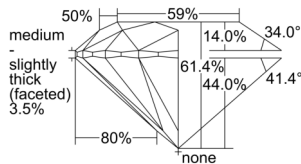

GIA®

FACSIMILE

GIA REPORT 1508139646

Verify this report at GIA.edu

GIA NATURAL DIAMOND DOSSIER®

August 13, 2024
GIA Report Number 1508139646
Shape and Cutting Style ..... Round Brilliant
Measurements ..... 5.13 - 5.15 x 3.16 mm

GRADING RESULTS

Carat Weight ..... 0.51 carat
Color Grade ..... G
Clarity Grade VS1
Cut Grade ..... Excellent

ADDITIONAL GRADING INFORMATION

Polish ..... Excellent
Symmetry ..... Excellent
Fluorescence ..... None
Clarity Characteristics..... Cloud, Crystal, Pinpoint
Inscription(s): GIA 1508139646

PROPORTIONS

Profile to actual proportions

GRADING SCALES

GIA COLOR SCALE	GIA CLARITY SCALE	GIA CUT SCALE	
D	FLAWLESS	EXCELLENT	
E	INTERNALLY FLAWLESS		
F		VVS₁	VERY GOOD
G	VVS₂		
H	VS₁	GOOD	
I	VS₂		
J	SI₁	FAIR	
K	SI₂		
L	I₁	POOR	
M	I₂		
N	I₃		
O			
P			
Q			
R			
S			
T			
U			
V			
W			
X			
Y			
Z