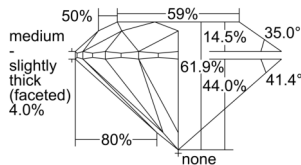

GIA®

FACSIMILE

GIA REPORT 1508139649

Verify this report at GIA.edu

GIA NATURAL DIAMOND DOSSIER®

August 07, 2024
GIA Report Number 1508139649
Shape and Cutting Style ..... Round Brilliant
Measurements ..... 5.09 - 5.11 x 3.16 mm

GRADING RESULTS

Carat Weight ..... 0.50 carat
Color Grade ..... D
Clarity Grade VVS2
Cut Grade ..... Excellent

ADDITIONAL GRADING INFORMATION

Polish ..... Excellent
Symmetry ..... Excellent
Fluorescence ..... Faint
Clarity Characteristics ..... Needle, Pinpoint
Inscription(s): GIA 1508139649

PROPORTIONS

Profile to actual proportions

GRADING SCALES

GIA COLOR SCALE	GIA CLARITY SCALE	GIA CUT SCALE	
D	FLAWLESS	EXCELLENT	
E	INTERNALLY FLAWLESS		
F		VVS₁	VERY GOOD
G	VVS₂		
H	VS₁	GOOD	
I	VS₂		
J	SI₁	FAIR	
K	SI₂		
L	I₁	POOR	
M	I₂		
N	I₃		
O			
P			
Q			
R			
S			
T			
U			
V			
W			
X			
Y			
Z