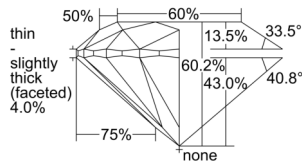

GIA®

FACSIMILE

GIA REPORT 1508140644

Verify this report at GIA.edu

GIA NATURAL DIAMOND DOSSIER®

August 08, 2024
GIA Report Number 1508140644
Shape and Cutting Style ..... Round Brilliant
Measurements ..... 5.07 - 5.14 x 3.07 mm

GRADING RESULTS

Carat Weight ..... 0.50 carat
Color Grade ..... G
Clarity Grade VS2
Cut Grade ..... Excellent

ADDITIONAL GRADING INFORMATION

Polish ..... Excellent
Symmetry ..... Very Good
Fluorescence ..... Medium Blue
Clarity Characteristics..... Crystal, Cloud, Indented Natural
Inspection(s): GIA 1508140644

PROPORTIONS

Profile to actual proportions

GRADING SCALES

GIA COLOR SCALE	GIA CLARITY SCALE	GIA CUT SCALE	
D	FLAWLESS	EXCELLENT	
E	INTERNALLY FLAWLESS		
F		VVS₁	VERY GOOD
G	VVS₂		
H	VS₁	GOOD	
I	VS₂		
J	SI₁	FAIR	
K	SI₂		
L	I₁	POOR	
M	I₂		
N	I₃		
O			
P			
Q			
R			
S			
T			
U			
V			
W			
X			
Y			
Z