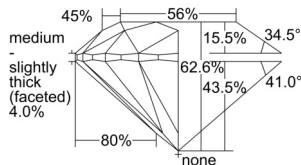

GIA®

FACSIMILE

GIA REPORT 1508141569

Verify this report at GIA.edu

GIA NATURAL DIAMOND DOSSIER®

August 08, 2024
GIA Report Number 1508141569
Shape and Cutting Style ..... Round Brilliant
Measurements ..... 5.05 - 5.08 x 3.17 mm

GRADING RESULTS

Carat Weight ..... 0.50 carat
Color Grade ..... H
Clarity Grade S11
Cut Grade ..... Excellent

ADDITIONAL GRADING INFORMATION

Polish ..... Excellent
Symmetry ..... Excellent
Fluorescence ..... None
Clarity Characteristics ..... Crystal, Feather
Inscription(s): GIA 1508141569

PROPORTIONS

Profile to actual proportions

GRADING SCALES

GIA COLOR SCALE	GIA CLARITY SCALE	GIA CUT SCALE	
D	FLAWLESS	EXCELLENT	
E	INTERNALLY FLAWLESS		
F		VVS₁	VERY GOOD
G	VVS₂		
H	VS₁	GOOD	
I	VS₂		
J	S1₁	FAIR	
K	S1₂		
L	I₁	POOR	
M	I₂		
N	I₃		
O			
P			
Q			
R			
S			
T			
U			
V			
W			
X			
Y			
Z