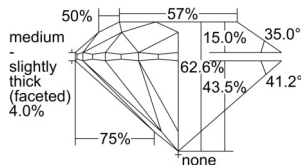

GIA®

FACSIMILE

GIA REPORT 1508143306

Verify this report at GIA.edu

GIA NATURAL DIAMOND DOSSIER®

August 22, 2024
GIA Report Number 1508143306
Shape and Cutting Style ..... Round Brilliant
Measurements ..... 4.86 - 4.89 x 3.05 mm

GRADING RESULTS

Carat Weight ..... 0.44 carat
Color Grade ..... F
Clarity Grade VS2
Cut Grade ..... Excellent

ADDITIONAL GRADING INFORMATION

Polish ..... Excellent
Symmetry ..... Excellent
Fluorescence ..... Faint
Clarity Characteristics..... Cloud, Crystal, Feather
Inscription(s): GIA 1508143306

PROPORTIONS

Profile to actual proportions

GRADING SCALES

GIA COLOR SCALE	GIA CLARITY SCALE	GIA CUT SCALE	
D	FLAWLESS	EXCELLENT	
E	INTERNALLY FLAWLESS		
F		VVS₁	VERY GOOD
G	VVS₂		
H	VS₁	GOOD	
I	VS₂		
J	SI₁	FAIR	
K	SI₂		
L	I₁	POOR	
M	I₂		
N	I₃		
O			
P			
Q			
R			
S			
T			
U			
V			
W			
X			
Y			
Z