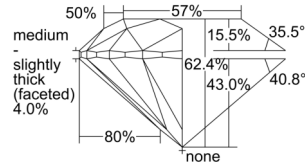

GIA®

FACSIMILE

GIA REPORT 1508145970

Verify this report at GIA.edu

GIA NATURAL DIAMOND DOSSIER®

August 08, 2024
GIA Report Number 1508145970
Shape and Cutting Style ..... Round Brilliant
Measurements ..... 5.43 - 5.45 x 3.39 mm

GRADING RESULTS

Carat Weight ..... 0.62 carat
Color Grade ..... G
Clarity Grade S11
Cut Grade ..... Excellent

ADDITIONAL GRADING INFORMATION

Polish ..... Excellent
Symmetry ..... Excellent
Fluorescence ..... None
Clarity Characteristics ..... Cloud, Knot, Feather
Inscription(s): GIA 1508145970

PROPORTIONS

Profile to actual proportions

GRADING SCALES

GIA COLOR SCALE	GIA CLARITY SCALE	GIA CUT SCALE	
D	FLAWLESS	EXCELLENT	
E	INTERNALLY FLAWLESS		
F		VVS₁	VERY GOOD
G	VVS₂		
H	VS₁	GOOD	
I	VS₂		
J	SI₁	FAIR	
K	SI₂		
L	I₁	POOR	
M	I₂		
N	I₃		
O			
P			
Q			
R			
S			
T			
U			
V			
W			
X			
Y			
Z