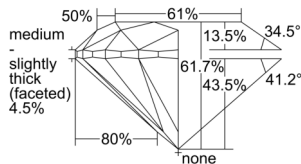

GIA®

FACSIMILE

GIA REPORT 1508148226

Verify this report at GIA.edu

GIA NATURAL DIAMOND DOSSIER®

August 09, 2024
GIA Report Number 1508148226
Shape and Cutting Style ..... Round Brilliant
Measurements ..... 4.66 - 4.71 x 2.89 mm

GRADING RESULTS

Carat Weight ..... 0.40 carat
Color Grade ..... G
Clarity Grade S11
Cut Grade ..... Excellent

ADDITIONAL GRADING INFORMATION

Polish ..... Excellent
Symmetry ..... Very Good
Fluorescence ..... None
Clarity Characteristics ..... Cloud, Crystal
Inscription(s): GIA 1508148226

PROPORTIONS

Profile to actual proportions

GRADING SCALES

GIA COLOR SCALE	GIA CLARITY SCALE	GIA CUT SCALE	
D	FLAWLESS	EXCELLENT	
E	INTERNALLY FLAWLESS		
F		VVS₁	VERY GOOD
G	VVS₂		
H	VS₁	GOOD	
I	VS₂		
J	S1₁	FAIR	
K	S1₂		
L	I₁	POOR	
M	I₂		
N	I₃		
O			
P			
Q			
R			
S			
T			
U			
V			
W			
X			
Y			
Z