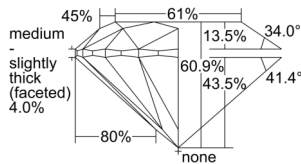

GIA®

FACSIMILE

GIA REPORT 1508159949

Verify this report at GIA.edu

GIA NATURAL DIAMOND DOSSIER®

August 09, 2024
GIA Report Number 1508159949
Shape and Cutting Style ..... Round Brilliant
Measurements ..... 3.78 - 3.80 x 2.31 mm

GRADING RESULTS

Carat Weight ..... 0.20 carat
Color Grade ..... E
Clarity Grade VS1
Cut Grade ..... Excellent

ADDITIONAL GRADING INFORMATION

Polish ..... Excellent
Symmetry ..... Excellent
Fluorescence ..... None
Clarity Characteristics..... Cloud, Pinpoint, Needle
Inscription(s): GIA 1508159949

PROPORTIONS

Profile to actual proportions

GRADING SCALES

GIA COLOR SCALE	GIA CLARITY SCALE	GIA CUT SCALE	
D	FLAWLESS	EXCELLENT	
E	INTERNALLY FLAWLESS		
F		VVS₁	VERY GOOD
G	VVS₂		
H	VS₁	GOOD	
I	VS₂		
J	SI₁	FAIR	
K	SI₂		
L	I₁	POOR	
M			
N			
O	I₂		
P			
Q			
R	I₃		
S			
T			
U			
V			
W			
X			
Y			
Z