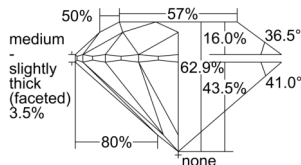

GIA®

FACSIMILE

GIA REPORT 1508172780

Verify this report at GIA.edu

GIA NATURAL DIAMOND DOSSIER®

August 12, 2024
GIA Report Number 1508172780
Shape and Cutting Style ..... Round Brilliant
Measurements ..... 4.27 - 4.30 x 2.69 mm

GRADING RESULTS

Carat Weight ..... 0.30 carat
Color Grade ..... F
Clarity Grade S11
Cut Grade ..... Excellent

ADDITIONAL GRADING INFORMATION

Polish ..... Excellent
Symmetry ..... Excellent
Fluorescence ..... None
Clarity Characteristics ..... Crystal, Cloud
Inscription(s): GIA 1508172780

PROPORTIONS

Profile to actual proportions

GRADING SCALES

GIA COLOR SCALE

COLORESS	D
	E
	F
	G
	H
	I
	J
NEAR COLORESS	K
	L
Faint	M
	N
	O
	P
Very Light	Q
	R
	S
	T
	U
	V
Light	W
	X
	Y
	Z

GIA CLARITY SCALE

VERY VERY SLIGHTLY INCLUDED	FLAWLESS
	INTERNALLY FLAWLESS
VERY SLIGHTLY INCLUDED	VVS₁
	VVS₂
SLIGHTLY INCLUDED	VS₁
	VS₂
INCLUDED	I₁
	I₂
	I₃

GIA CUT SCALE

EXCELLENT
VERY GOOD
GOOD
FAIR
POOR