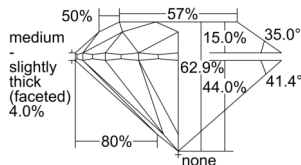

GIA®

FACSIMILE

GIA REPORT 1508173832

Verify this report at GIA.edu

GIA NATURAL DIAMOND DOSSIER®

August 12, 2024
GIA Report Number 1508173832
Shape and Cutting Style ..... Round Brilliant
Measurements ..... 6.12 - 6.16 x 3.86 mm

GRADING RESULTS

Carat Weight ..... 0.90 carat
Color Grade ..... F
Clarity Grade S11
Cut Grade ..... Excellent

ADDITIONAL GRADING INFORMATION

Polish ..... Excellent
Symmetry ..... Excellent
Fluorescence ..... None
Clarity Characteristics ..... Crystal, Cloud, Feather
Inscription(s): GIA 1508173832

PROPORTIONS

Profile to actual proportions

GRADING SCALES

GIA COLOR SCALE	GIA CLARITY SCALE	GIA CUT SCALE	
D	FLAWLESS	EXCELLENT	
E	INTERNALLY FLAWLESS		
F		VVS₁	VERY GOOD
G	VVS₂		
H	VS₁	GOOD	
I	VS₂		
J	S1₁	FAIR	
K	S1₂		
L	I₁	POOR	
M	I₂		
N	I₃		
O			
P			
Q			
R			
S			
T			
U			
V			
W			
X			
Y			
Z