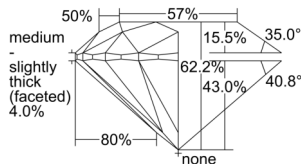

GIA®

FACSIMILE

GIA REPORT 1508174551

Verify this report at GIA.edu

GIA NATURAL DIAMOND DOSSIER®

August 12, 2024
GIA Report Number 1508174551
Shape and Cutting Style ..... Round Brilliant
Measurements ..... 5.24 - 5.27 x 3.27 mm

GRADING RESULTS

Carat Weight ..... 0.56 carat
Color Grade I
Clarity Grade VS1
Cut Grade ..... Excellent

ADDITIONAL GRADING INFORMATION

Polish ..... Excellent
Symmetry ..... Excellent
Fluorescence ..... None
Clarity Characteristics ..... Cloud, Crystal, Pinpoint
Inscription(s): GIA 1508174551

PROPORTIONS

Profile to actual proportions

GRADING SCALES

GIA COLOR SCALE	GIA CLARITY SCALE	GIA CUT SCALE	
D	FLAWLESS	EXCELLENT	
E	INTERNALLY FLAWLESS		
F		VVS₁	VERY GOOD
G	VVS₂		
H	VS₁	GOOD	
I	VS₂		
J	SI₁	FAIR	
K	SI₂		
L	I₁	POOR	
M			
N			
O	I₂		
P			
Q			
R	I₃		
S			
T			
U			
V			
W			
X			
Y			
Z