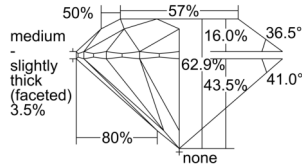

GIA®

FACSIMILE

GIA REPORT 1508176164

Verify this report at GIA.edu

GIA NATURAL DIAMOND DOSSIER®

August 12, 2024
GIA Report Number 1508176164
Shape and Cutting Style ..... Round Brilliant
Measurements ..... 5.35 - 5.39 x 3.38 mm

GRADING RESULTS

Carat Weight ..... 0.60 carat
Color Grade I
Clarity Grade VS1
Cut Grade ..... Excellent

ADDITIONAL GRADING INFORMATION

Polish ..... Excellent
Symmetry ..... Excellent
Fluorescence ..... None
Clarity Characteristics..... Indented Natural, Pinpoint
Inscription(s): GIA 1508176164

PROPORTIONS

Profile to actual proportions

GRADING SCALES

GIA COLOR SCALE	GIA CLARITY SCALE	GIA CUT SCALE	
D	FLAWLESS	EXCELLENT	
E	INTERNALLY FLAWLESS		
F		VVS₁	VERY GOOD
G	VVS₂		
H	VS₁	GOOD	
I	VS₂		
J	SI₁	FAIR	
K	SI₂		
L	I₁	POOR	
M	I₂		
N	I₃		
O			
P			
Q			
R			
S			
T			
U			
V			
W			
X			
Y			
Z