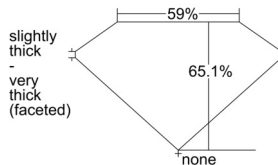

GIA®

FACSIMILE

GIA REPORT 1508179231

Verify this report at GIA.edu

GIA NATURAL DIAMOND DOSSIER®

August 12, 2024
GIA Report Number 1508179231
Shape and Cutting Style ..... Oval Brilliant
Measurements ..... 5.85 x 4.49 x 2.92 mm

GRADING RESULTS

Carat Weight ..... 0.50 carat
Color Grade ..... F
Clarity Grade VS1

ADDITIONAL GRADING INFORMATION

Polish ..... Excellent
Symmetry ..... Very Good
Fluorescence ..... None
Clarity Characteristics ..... Crystal, Pinpoint
Inscription(s): GIA 1508179231

PROPORTIONS

Profile not to actual proportions

GRADING SCALES

GIA COLOR SCALE		GIA CLARITY SCALE	
COLORLESS	D	VERY VERY SLIGHTLY INCLUDED	FLAWLESS
	E		INTERNALLY FLAWLESS
	F		VVS₁
	G		VVS₂
	H		VS₁
	I		VS₂
	J		SI₁
	K		SI₂
	L		I₁
	M		I₂
NEAR COLORLESS	N	SLIGHTLY INCLUDED	I₃
	O		
	P		
	Q		
FAINT	R		
	S		
	T		
	U		
VERT LIGHT	V		
	W		
	X		
	Y		
LIGHT	Z