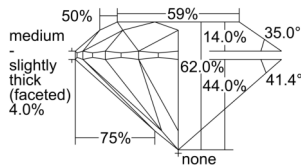

GIA®

FACSIMILE

GIA REPORT 1508181440

Verify this report at GIA.edu

GIA NATURAL DIAMOND DOSSIER®

August 14, 2024
GIA Report Number 1508181440
Shape and Cutting Style ..... Round Brilliant
Measurements ..... 6.13 - 6.21 x 3.83 mm

GRADING RESULTS

Carat Weight ..... 0.90 carat
Color Grade ..... E
Clarity Grade S11
Cut Grade ..... Excellent

ADDITIONAL GRADING INFORMATION

Polish ..... Excellent
Symmetry ..... Very Good
Fluorescence ..... None
Clarity Characteristics ..... Feather, Crystal, Cloud
Inscription(s): GIA 1508181440

PROPORTIONS

Profile to actual proportions

GRADING SCALES

GIA COLOR SCALE	GIA CLARITY SCALE	GIA CUT SCALE	
D	FLAWLESS	EXCELLENT	
E	INTERNALLY FLAWLESS		
F		VVS₁	VERY GOOD
G	VVS₂		
H	VS₁	GOOD	
I	VS₂		
J	S1₁	FAIR	
K	S1₂		
L	I₁	POOR	
M	I₂		
N	I₃		
O			
P			
Q			
R			
S			
T			
U			
V			
W			
X			
Y			
Z