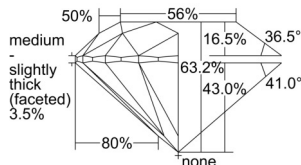

GIA®

FACSIMILE

GIA REPORT 1508182233

Verify this report at GIA.edu

GIA NATURAL DIAMOND DOSSIER®

August 14, 2024
GIA Report Number 1508182233
Shape and Cutting Style ..... Round Brilliant
Measurements ..... 4.69 - 4.73 x 2.98 mm

GRADING RESULTS

Carat Weight ..... 0.41 carat
Color Grade ..... G
Clarity Grade VS2
Cut Grade ..... Excellent

ADDITIONAL GRADING INFORMATION

Polish ..... Excellent
Symmetry ..... Excellent
Fluorescence ..... None
Clarity Characteristics ..... Cloud
Inscription(s): GIA 1508182233

PROPORTIONS

Profile to actual proportions

GRADING SCALES

GIA COLOR SCALE	GIA CLARITY SCALE	GIA CUT SCALE
D	FLAWLESS	EXCELLENT
E	FLAWLESS	
F	INTERNALLY FLAWLESS	VERY GOOD
G	FLAWLESS	
H	VVS₁	GOOD
I	VVS₂	
J	VS₁	FAIR
K	VS₂	
L	SI₁	POOR
M	SI₂	
N	I₁	
O	I₂	
P	I₃	
Q		
R		
S		
T		
U		
V		
W		
X		
Y		
Z