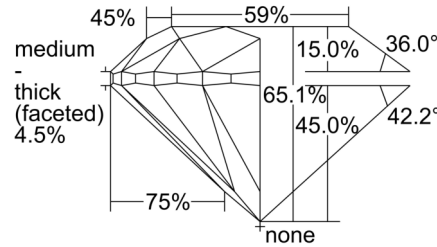

GIA NATURAL DIAMOND GRADING REPORT

August 14, 2024  
GIA Report Number ..... 1508183672  
Shape and Cutting Style ..... Round Brilliant  
Measurements ..... 8.43 - 8.50 x 5.51 mm

GRADING RESULTS

Carat Weight ..... 2.50 carat  
Color Grade ..... K  
Clarity Grade ..... VS1  
Cut Grade ..... Very Good

PROPORTIONS

Profile to actual proportions

CLARITY CHARACTERISTICS

KEY TO SYMBOLS\*

- Crystal      ▲ Natural
- ~ Feather
- ▲ Indented Natural
- Pinpoint

\* Red symbols denote internal characteristics (inclusions). Green or black symbols denote external characteristics (blemishes). Diagram is an approximate representation of the diamond, and symbols shown indicate type, position, and approximate size of clarity characteristics. All clarity characteristics may not be shown. Details of finish are not shown.