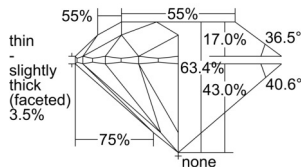

GIA®

FACSIMILE

GIA REPORT 1508205063

Verify this report at GIA.edu

GIA NATURAL DIAMOND DOSSIER®

August 16, 2024
GIA Report Number 1508205063
Shape and Cutting Style ..... Round Brilliant
Measurements ..... 6.09 - 6.13 x 3.88 mm

GRADING RESULTS

Carat Weight ..... 0.90 carat
Color Grade ..... H
Clarity Grade S11
Cut Grade ..... Excellent

ADDITIONAL GRADING INFORMATION

Polish ..... Excellent
Symmetry ..... Excellent
Fluorescence ..... None
Clarity Characteristics ..... Cloud, Feather
Inscription(s): GIA 1508205063

PROPORTIONS

Profile to actual proportions

GRADING SCALES

GIA COLOR SCALE	GIA CLARITY SCALE	GIA CUT SCALE	
D	FLAWLESS	EXCELLENT	
E	INTERNALLY FLAWLESS		
F		VVS₁	VERY GOOD
G	VVS₂		
H	VS₁	GOOD	
I	VS₂		
J	S1₁	FAIR	
K	S1₂		
L	I₁	POOR	
M	I₂		
N	I₃		
O			
P			
Q			
R			
S			
T			
U			
V			
W			
X			
Y			
Z