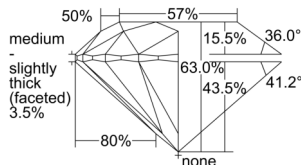

GIA®

FACSIMILE

GIA REPORT 1508205301

Verify this report at GIA.edu

GIA NATURAL DIAMOND DOSSIER®

August 20, 2024
GIA Report Number 1508205301
Shape and Cutting Style ..... Round Brilliant
Measurements ..... 4.52 - 4.55 x 2.86 mm

GRADING RESULTS

Carat Weight ..... 0.36 carat
Color Grade ..... E
Clarity Grade VVS1
Cut Grade ..... Excellent

ADDITIONAL GRADING INFORMATION

Polish ..... Excellent
Symmetry ..... Excellent
Fluorescence ..... Medium Blue
Clarity Characteristics..... Pinpoint, Feather, Indented Natural
Inscription(s): GIA 1508205301

PROPORTIONS

Profile to actual proportions

GRADING SCALES

GIA COLOR SCALE	GIA CLARITY SCALE	GIA CUT SCALE
COLOURLESS	FLAWLESS	EXCELLENT
D	INTERNALLY FLAWLESS	
E	VVS₁	VERY GOOD
F		
G	VVS₂	
H	VS₁	GOOD
I		
J	VS₂	
K	SI₁	FAIR
L		
M	SI₂	
N	I₁	POOR
O		
P	I₂	
Q	I₃	
R		
S		
T		
U		
V		
W		
X		
Y		
Z