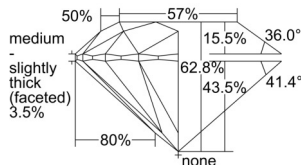

GIA®

FACSIMILE

GIA REPORT 1508205351

Verify this report at GIA.edu

GIA NATURAL DIAMOND DOSSIER®

August 20, 2024
GIA Report Number 1508205351
Shape and Cutting Style ..... Round Brilliant
Measurements ..... 5.05 - 5.07 x 3.18 mm

GRADING RESULTS

Carat Weight ..... 0.50 carat
Color Grade ..... E
Clarity Grade VS2
Cut Grade ..... Excellent

ADDITIONAL GRADING INFORMATION

Polish ..... Excellent
Symmetry ..... Excellent
Fluorescence ..... None
Clarity Characteristics ..... Cloud, Crystal
Inscription(s): GIA 1508205351

PROPORTIONS

Profile to actual proportions

GRADING SCALES

GIA COLOR SCALE	GIA CLARITY SCALE	GIA CUT SCALE	
D	FLAWLESS	EXCELLENT	
E	INTERNALLY FLAWLESS		
F		VVS₁	VERY GOOD
G	VVS₂		
H	VS₁	GOOD	
I	VS₂		
J	SI₁	FAIR	
K	SI₂		
L	I₁	POOR	
M	I₂		
N	I₃		
O			
P			
Q			
R			
S			
T			
U			
V			
W			
X			
Y			
Z