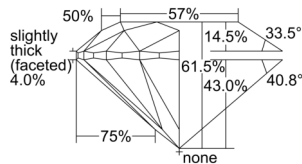

GIA®

FACSIMILE

GIA REPORT 1508208791

Verify this report at gia.edu

GIA NATURAL DIAMOND DOSSIER®

August 16, 2024
GIA Report Number 1508208791
Shape and Cutting Style ..... Round Brilliant
Measurements ..... 4.28 - 4.31 x 2.64 mm

GRADING RESULTS

Carat Weight ..... 0.30 carat
Color Grade ..... F
Clarity Grade S11
Cut Grade ..... Excellent

ADDITIONAL GRADING INFORMATION

Polish ..... Excellent
Symmetry ..... Excellent
Fluorescence ..... None
Clarity Characteristics ..... Cloud
Inscription(s): GIA 1508208791

PROPORTIONS

Profile to actual proportions

GRADING SCALES

GIA COLOR SCALE	GIA CLARITY SCALE	GIA CUT SCALE	
D	FLAWLESS	EXCELLENT	
E	INTERNALLY FLAWLESS		
F		VVS₁	VERY GOOD
G	VVS₂		
H	VS₁	GOOD	
I	VS₂		
J	S1₁	FAIR	
K	S1₂		
L	I₁	POOR	
M	I₂		
N	I₃		
O			
P			
Q			
R			
S			
T			
U			
V			
W			
X			
Y			
Z