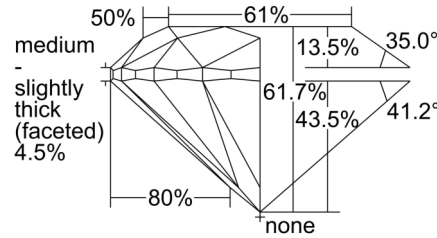

GIA NATURAL DIAMOND GRADING REPORT

August 16, 2024  
 GIA Report Number ..... 1508210750  
 Shape and Cutting Style ..... Round Brilliant  
 Measurements ..... 8.02 - 8.07 x 4.96 mm

GRADING RESULTS

Carat Weight ..... 2.01 carat  
 Color Grade ..... G  
 Clarity Grade ..... SI1  
 Cut Grade ..... Excellent

PROPORTIONS

Profile to actual proportions

CLARITY CHARACTERISTICS

KEY TO SYMBOLS\*

- Feather
- Cloud
- Crystal
- Needle
- Indented Natural
- Natural

\* Red symbols denote internal characteristics (inclusions). Green or black symbols denote external characteristics (blemishes). Diagram is an approximate representation of the diamond, and symbols shown indicate type, position, and approximate size of clarity characteristics. All clarity characteristics may not be shown. Details of finish are not shown.