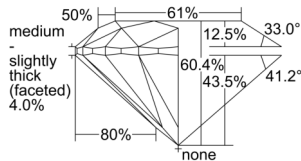

GIA®

FACSIMILE

GIA REPORT

1508214844

Verify this report at GIA.edu

GIA NATURAL DIAMOND DOSSIER®

August 19, 2024
GIA Report Number 1508214844
Shape and Cutting Style ..... Round Brilliant
Measurements ..... 4.69 - 4.72 x 2.84 mm

GRADING RESULTS

Carat Weight ..... 0.39 carat
Color Grade ..... D
Clarity Grade S11
Cut Grade ..... Excellent

ADDITIONAL GRADING INFORMATION

Polish ..... Excellent
Symmetry ..... Excellent
Fluorescence ..... Medium Blue
Clarity Characteristics ..... Crystal
Inscription(s): GIA 1508214844

PROPORTIONS

Profile to actual proportions

GRADING SCALES

GIA COLOR SCALE	GIA CLARITY SCALE	GIA CUT SCALE
D	FLAWLESS	EXCELLENT
E	FLAWLESS	
F	INTERNALLY FLAWLESS	VERY GOOD
G	FLAWLESS	
H	VVS₁	GOOD
I	VVS₂	
J	VS₁	FAIR
K	VS₂	
L	S1₁	POOR
M	S1₂	
N	I₁	
O	I₂	
P	I₃	
Q		
R		
S		
T		
U		
V		
W		
X		
Y		
Z