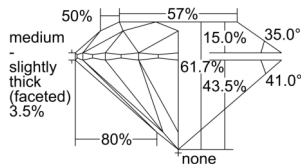

GIA®

FACSIMILE

GIA REPORT 1508215178

Verify this report at GIA.edu

GIA NATURAL DIAMOND DOSSIER®

August 20, 2024
GIA Report Number 1508215178
Shape and Cutting Style ..... Round Brilliant
Measurements ..... 5.45 - 5.48 x 3.37 mm

GRADING RESULTS

Carat Weight ..... 0.61 carat
Color Grade I
Clarity Grade VS2
Cut Grade ..... Excellent

ADDITIONAL GRADING INFORMATION

Polish ..... Excellent
Symmetry ..... Excellent
Fluorescence ..... None
Clarity Characteristics ..... Cloud, Crystal
Inscription(s): GIA 1508215178

PROPORTIONS

Profile to actual proportions