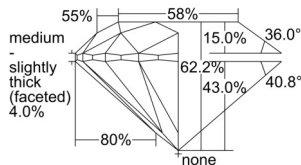

GIA®

FACSIMILE

GIA REPORT 1508215646

Verify this report at GIA.edu

GIA NATURAL DIAMOND DOSSIER®

August 21, 2024
GIA Report Number 1508215646
Shape and Cutting Style ..... Round Brilliant
Measurements ..... 6.16 - 6.18 x 3.84 mm

GRADING RESULTS

Carat Weight ..... 0.91 carat
Color Grade ..... H
Clarity Grade VVS1
Cut Grade ..... Excellent

ADDITIONAL GRADING INFORMATION

Polish ..... Excellent
Symmetry ..... Excellent
Fluorescence ..... None
Clarity Characteristics ..... Pinpoint
Inscription(s): GIA 1508215646

PROPORTIONS

Profile to actual proportions

GRADING SCALES

GIA COLOR SCALE

COLORLESS	D
	E
	F
	G
	H
	I
	J
NEAR COLORLESS	K
	L
	M
FAIN	N
	O
	P
	Q
	R
	S
	T
	U
	V
	W
	X
	Y
LIGHT	Z

GIA CLARITY SCALE

FLAWLESS	VERY VERY SLIGHTLY INCLUDED	VVS₁	
			VVS₂
INTERNALLY FLAWLESS	VERY SLIGHTLY INCLUDED	VS₁	
		VS₂	
SLIGHTLY INCLUDED	INCLUDED	SI₁	
		SI₂	
INCLUDED		I₁	
		I₂	
		I₃	

GIA CUT SCALE

EXCELLENT
VERY GOOD
GOOD
FAIR
POOR